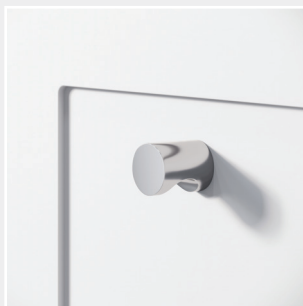

KAYA® POINT
KNOB

MILA SHAKER
KNOB

HAMPTON
HANDLE

1200MM

1500MM
Single Bowl

1500MM
Double Bowl

\$1050
TCL120J

\$1899
TCL150JS