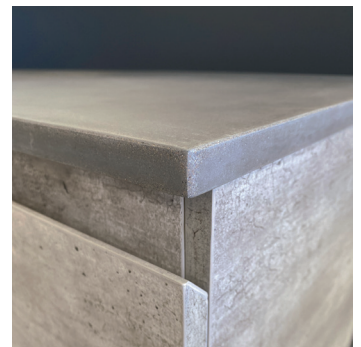

18-20MM THICK
CONCRETE