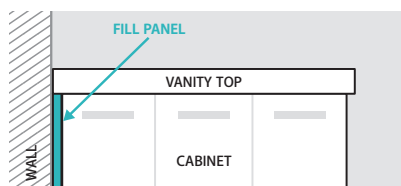

VANITY FILL PANEL Size (W x H x D): 50 x 880 x 18 mm (trim to size)

When your vanity is installed beside a wall, this panel fills the gap between the protruding basin-top and cabinet.

DOMESTIC CAP POP-UP WASTES

(32 mm waste)

Dome caps are available in three materials and a range of colours.

UNIVERSAL POP-UP/PULL-OUT WASTES

(32/40 mm waste)

Universal wastes are for use with or without an overflow. The top section is removable for easy cleaning.

ROUND OVERFLOW RINGS For DOLCE and ROTONDO basin-tops only

JOLI OVERFLOW RING