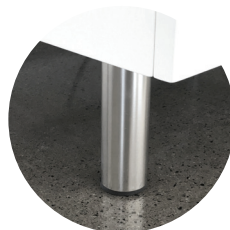

ALUMINIUM HANDLES & LEGS

Aluminium is a much less reactive material than stainless steel, keeping its bright chrome appearance and outlasting stainless steel products.

LIKE A CUSTOM-MADE VANITY, WITHOUT THE WAIT

Fienza's universal vanities range allows you to choose from a completely interchangeable range of basin-tops, cabinets, and accents to create a custom-look vanity for your bathroom. With all components in stock across 5 distribution centres in Australia, you can enjoy fast dispatch and delivery without the wait often required for custom-made vanities.

INDUSTRY LEADING WARRANTIES

We are committed to producing high quality durable products that will stand the test of time. We are proud to offer industry leading warranties on our products to give you piece of mind.

Basin-Tops

Cabinets

Concrete Basin-Tops

*Conditions apply. For details, please visit fienza.com.au/warranty

FSC CERTIFIED

Our universal vanity cabinets are sourced from manufacturers that hold Forest Stewardship Council® Certification (FSC). This ensures that the raw materials used in our products are only sourced from sustainable, managed plantation forests.

ECO-FRIENDLY E0 BOARD

Fienza cabinets are manufactured with highly water-resistant, 2-pac medium density fibreboard (MDF). The majority of our cabinet range is made from E0 grade board. E0 has 50% lower formaldehyde emission than the minimum Australian Standard (E1 board), reducing our impact on the environment and ensuring a safe product that can be installed immediately.

All prices are Recommended Retail Prices (RRP) including GST. Prices are subject to change or correction without notification. Consumers should enquire with a retailer for actual pricing. All information is provided on an E&OE basis (Errors and Omissions Excepted). Always check fienza.com.au for the latest, up-to-date product information. Images in this brochure are shown with accessories and/or other furniture which is not included in the price, and such products may not be available within our range.