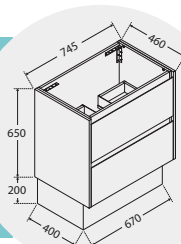

PRODUCT SPECIFICATIONS

Find specifications for basin-tops and cabinets on our website: fienza.com.au

2

Select Your CABINET

With over 20 different cabinet styles to choose from, there is a universal cabinet to suit your bathroom design. Our universal cabinets are designed to fit any Fienza basin-top, giving you customisation without the fuss.