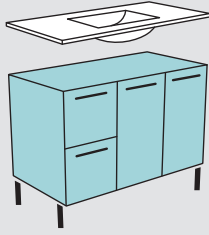

PRODUCT SPECIFICATIONS

Find specifications for basin-tops and cabinets on our website: fienza.com.au

2

Select Your CABINET

With over 20 different cabinet styles to choose from, there is a universal cabinet to suit your bathroom design. Our universal cabinets are designed to fit any Fienza basin-top, giving you customisation without the fuss.