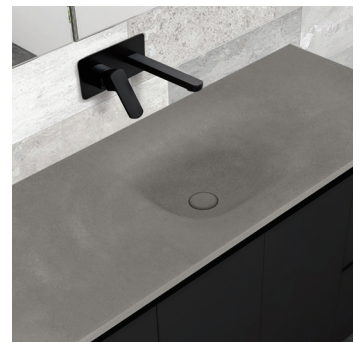

REVERSIBLE
DESIGN