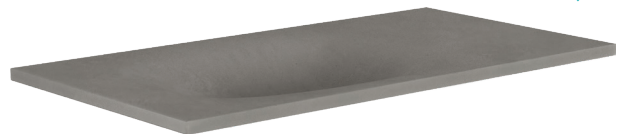

SATORI Concrete
Page 62-67